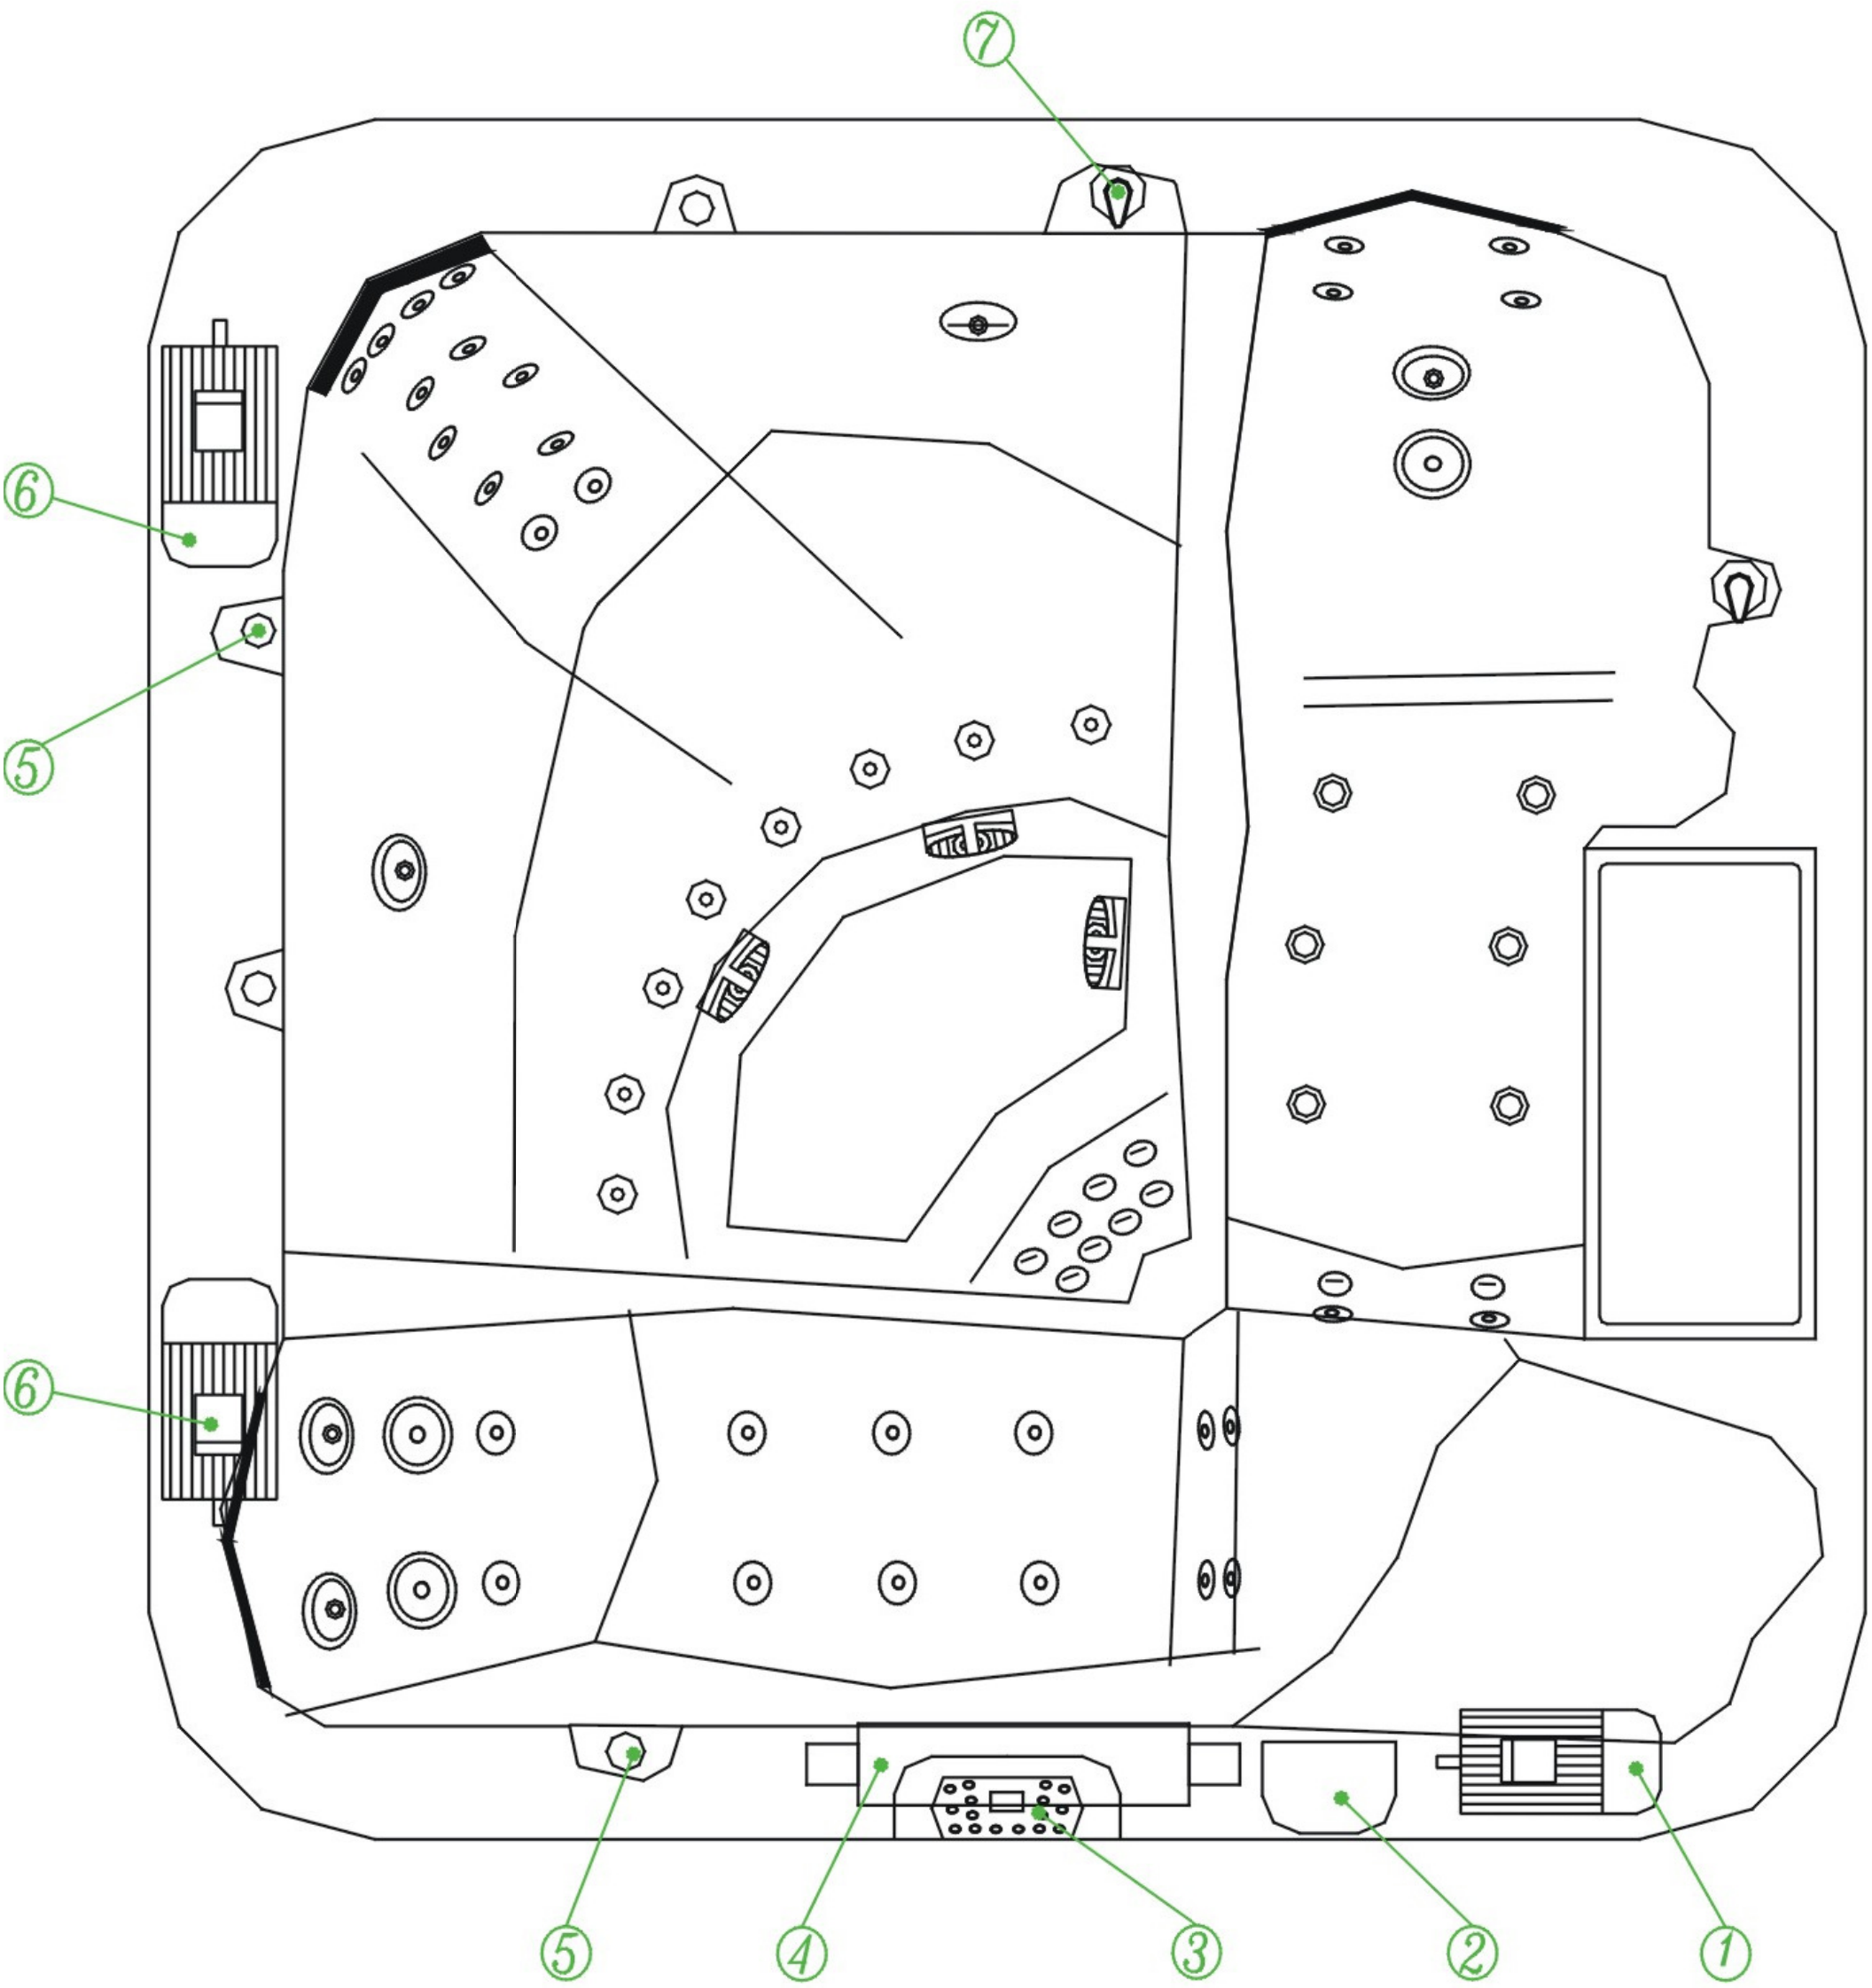

SKT338A浴缸示意图

① Circulation Pump

⑤ Air Regulator

② Ozone

⑥ Massage Pump

③ Control Panel

⑦ Regulator Valve

④ Control Box, Heater