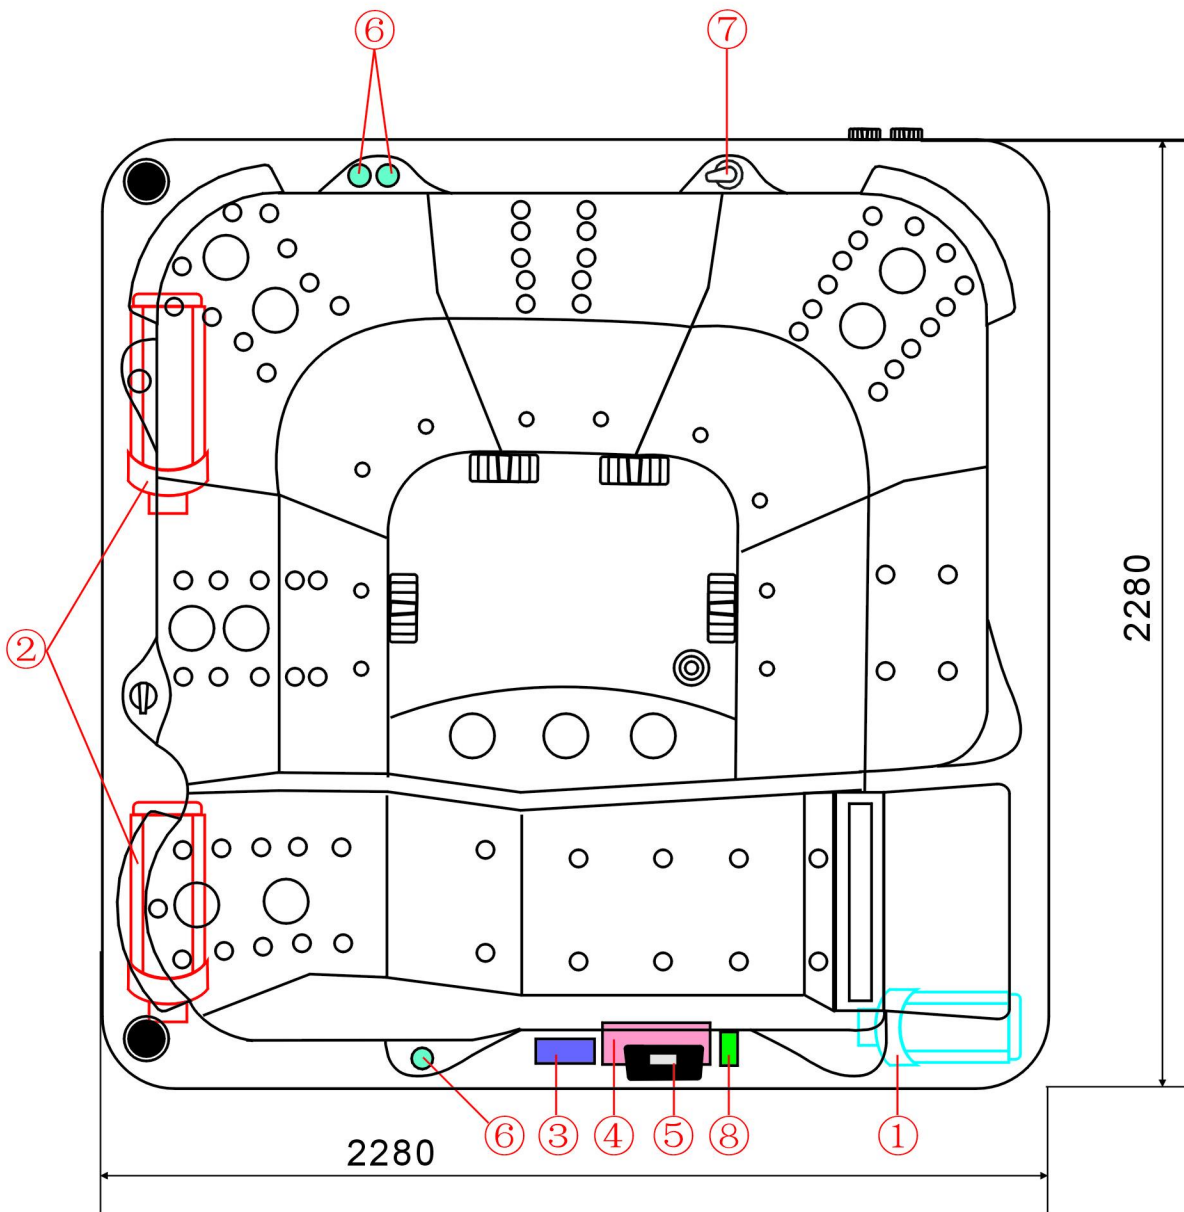

SKT338G

- ① Circulation Pump
- ② Massage Pump
- ③ Heater
- ④ Control Box

- ⑤ Control Panel
- ⑥ Air Regulator
- ⑦ Regulator Valve
- ⑧ Ozone