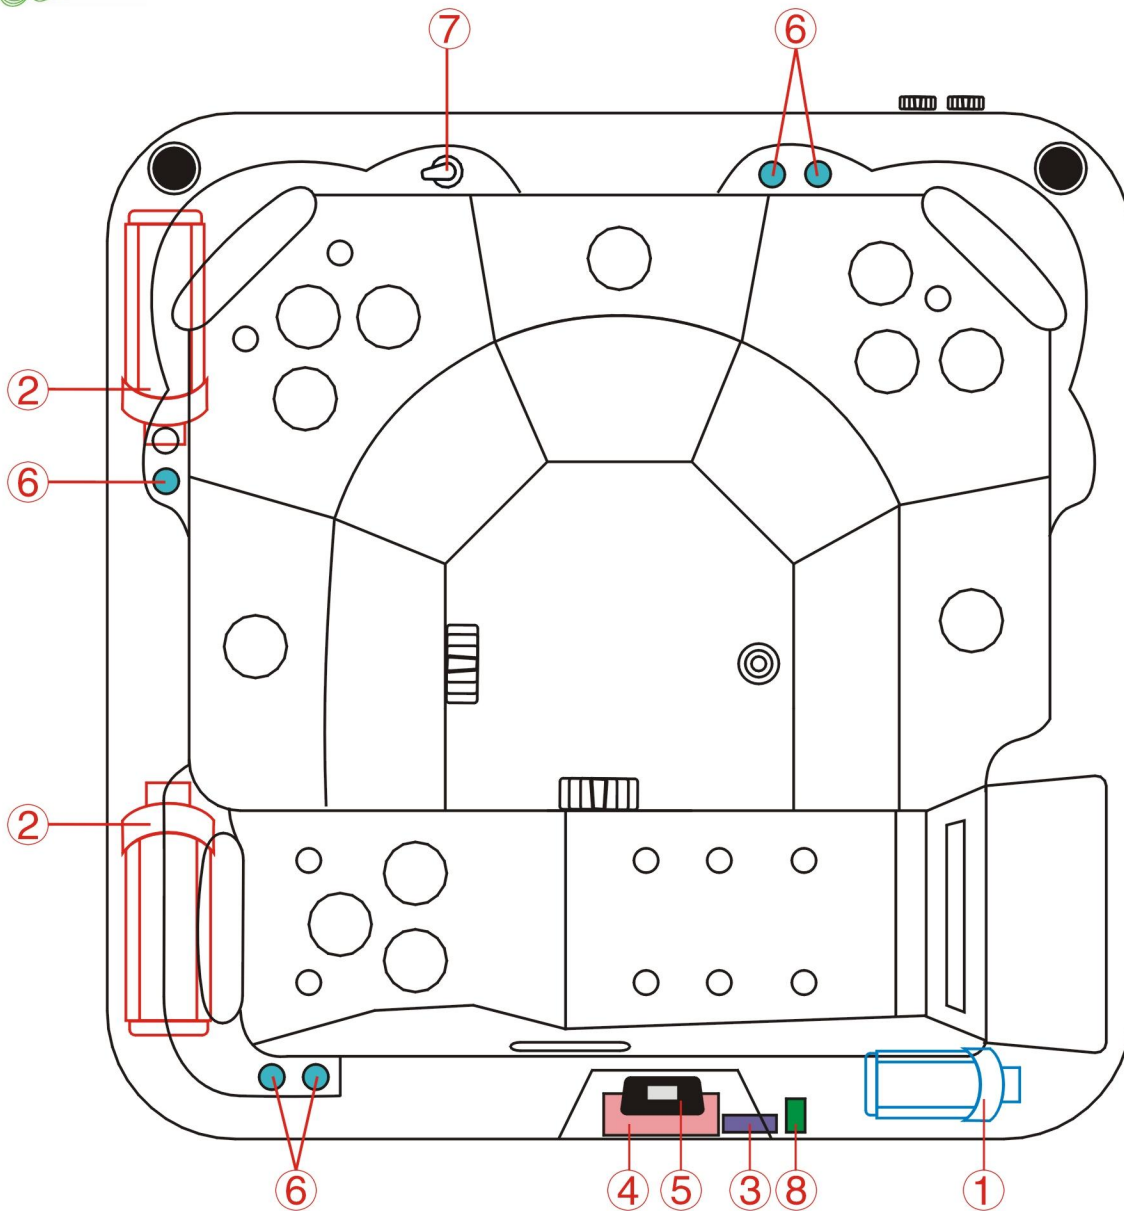

SKT329

Minipiscina Idromassaggio Mod. PRIMULA

① Circulation Pump

② Massage Pump

③ Heater

④ Control Box

⑤ Control Panel

⑥ Air Regulator

⑦ Regulator Valve

⑧ Ozone