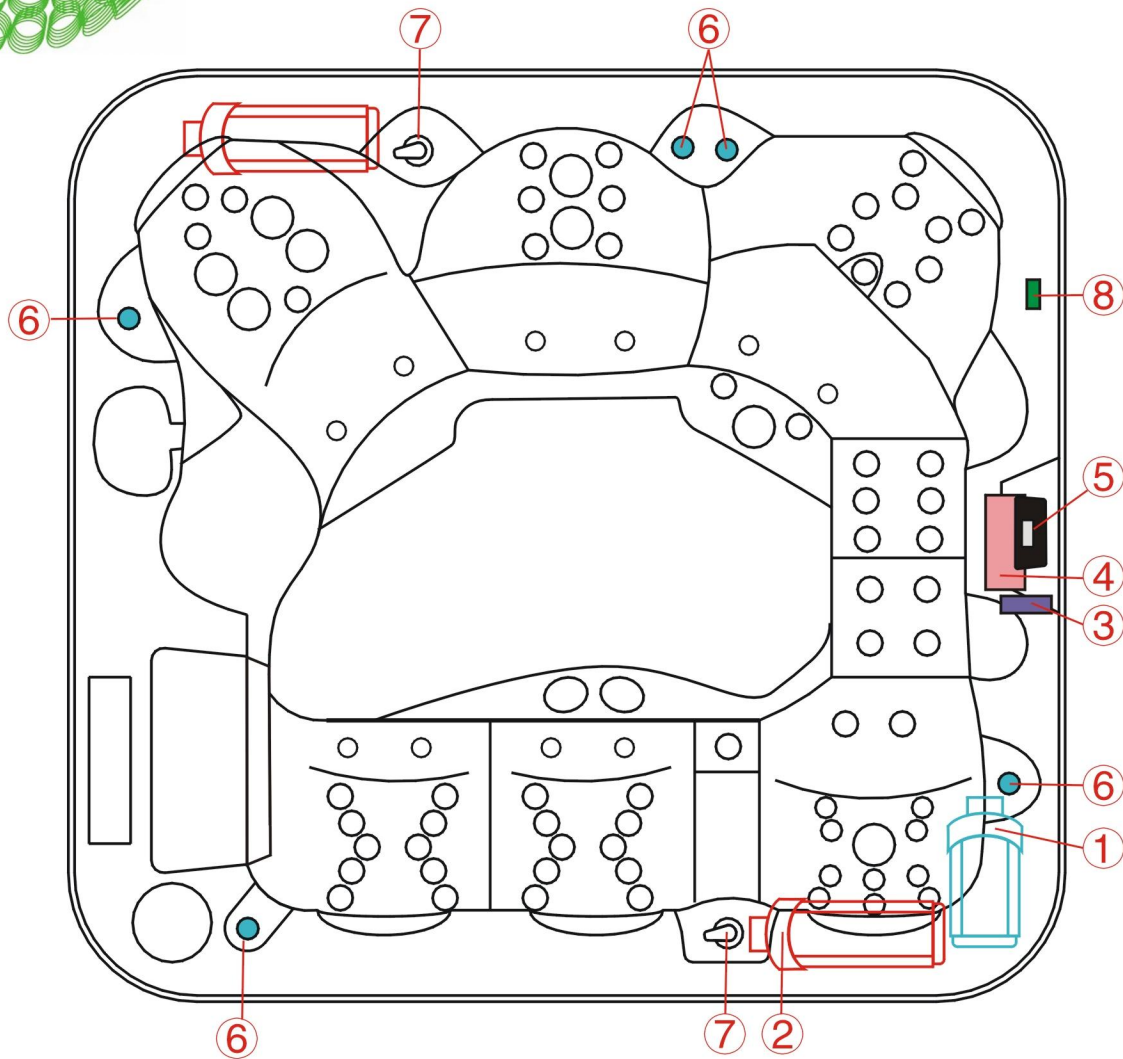

SKT338V

① Circulation Pump

② Massage Pump

③ Heater

④ Control Box

⑤ Control Panel

⑥ Air Regulator

⑦ Regulator Valve