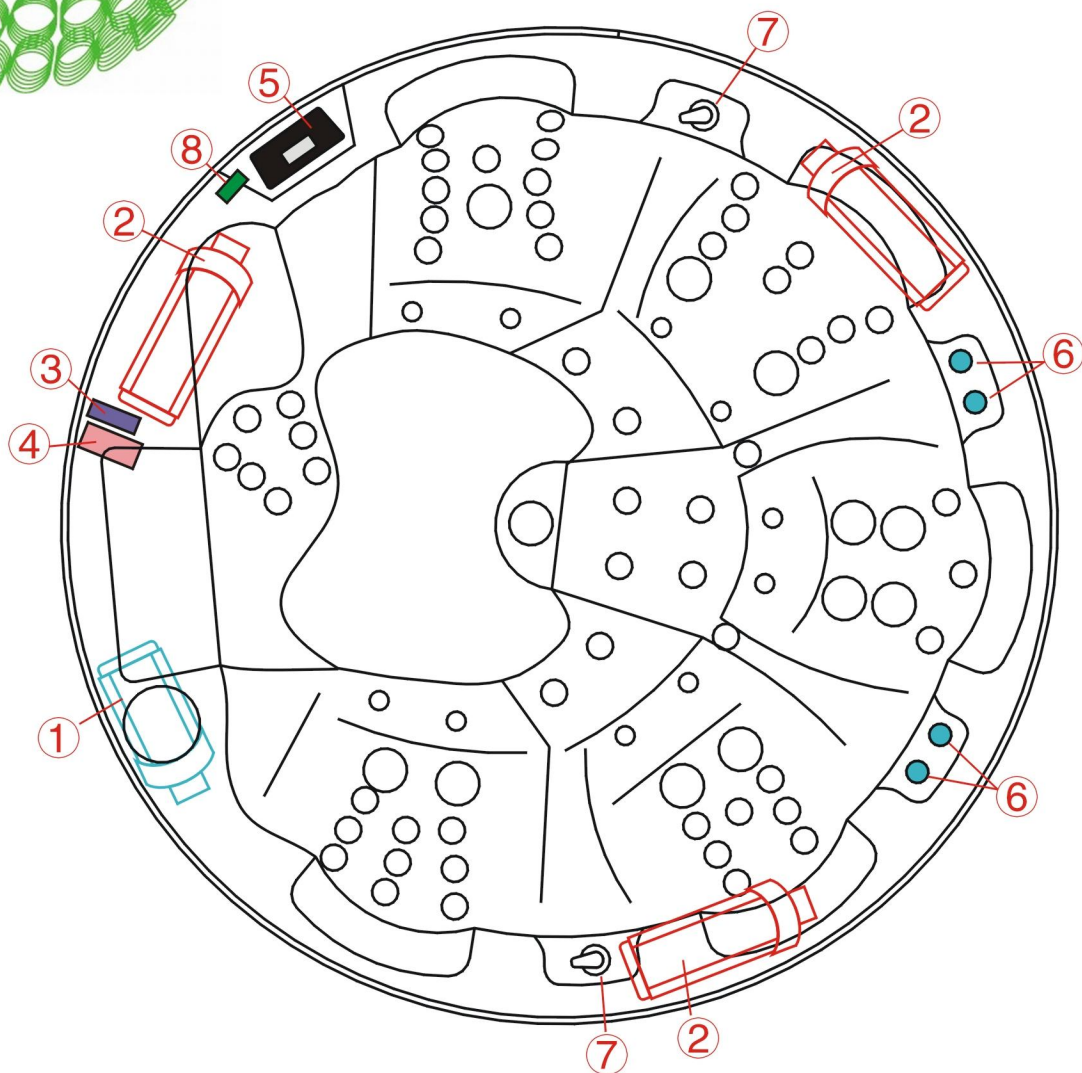

SKT306A

Minipiscina Idromassaggio Mod. AZALEA

- ① Circulation Pump
- ② Massage Pump
- ③ Heater
- ④ Control Box

- ⑤ Control Panel
- ⑥ Air Regulator
- ⑦ Regulator Valve
- ⑧ Ozone